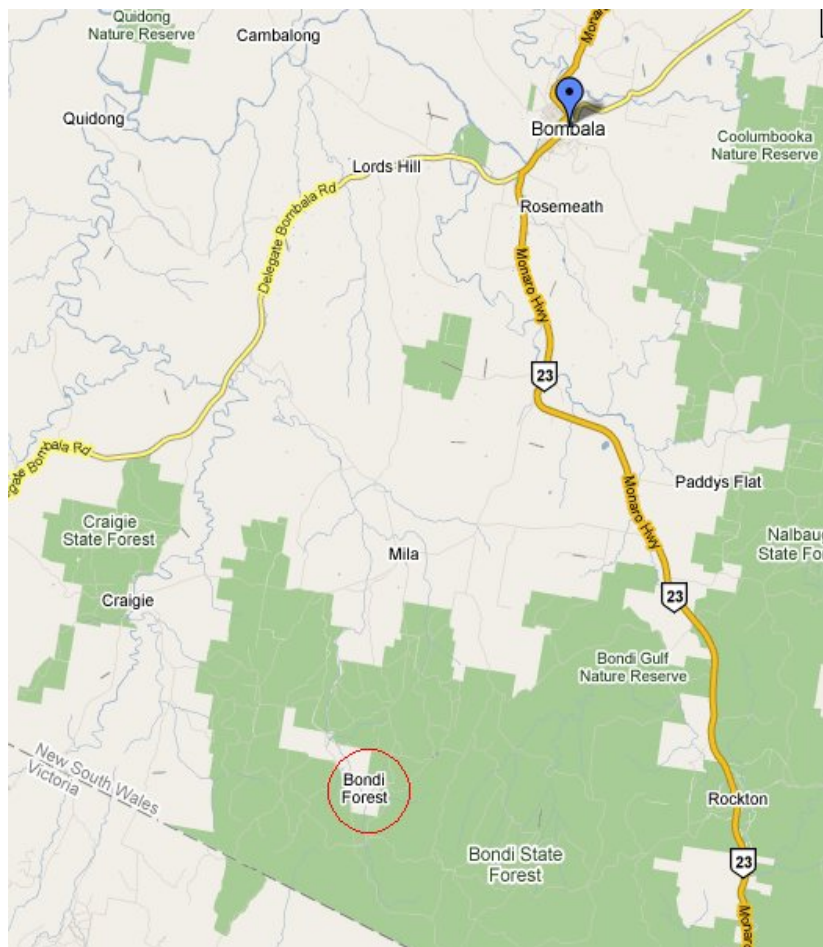

**Bondi Forest Lodge**  
Buldah Road  
Mila Via Bombala NSW 2632

*We prefer to discuss all bookings personally so please use our phone number listed below for all your booking enquiries. Bookings can not be issued or discussed via email.*

**Ph: +61 2 6458 7262**

For a Google Map click [here](#)